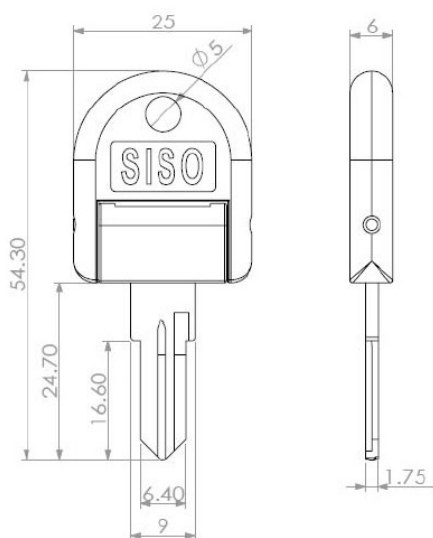

PRODUCT SHEET

Description:

Hinged Car Key, SISO Logo, FN2, D/E, Key Code # D20

Item number:

14.04.109-5

Units	Box	Carton	HS Code	Barcode
Pcs.	150	1500	8301700000	 5704866467674

SISO A/S

Mileparken 11
DK-2740 Skovlunde
Denmark
VAT: DK 24786013